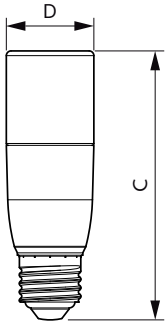

## Dimensional drawing

CorePro LED Stick ND 9.5-75W T38 E27 840

Product	D	C
CorePro LED Stick ND 9.5-75W T38 E27 840	37.2 mm	114.3 mm