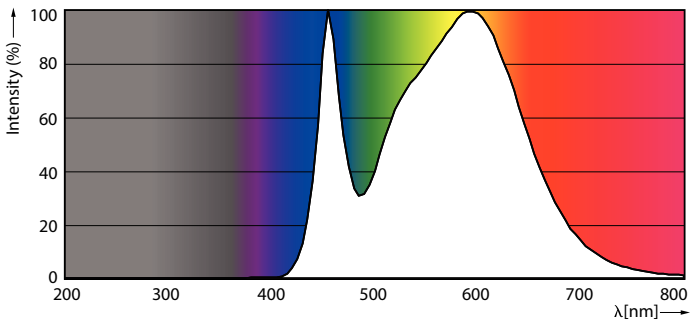

Photometric data

75W E27 Stick FR