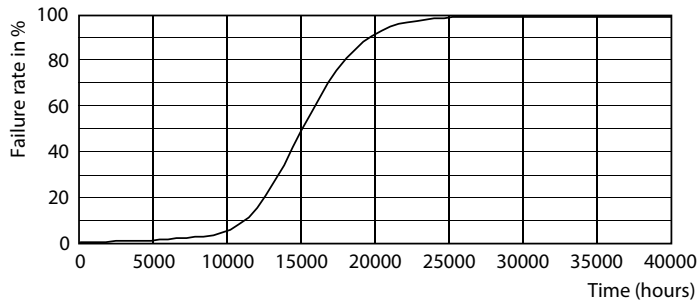

CorePro Plastic LED Specialties

Lifetime

68W E27 Stick FR