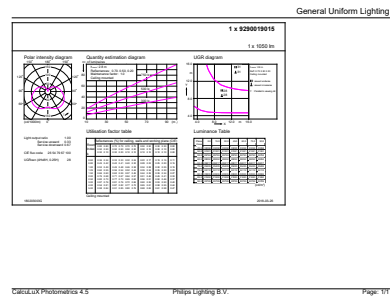

75W E27 Stick FR 240D 840 4000K