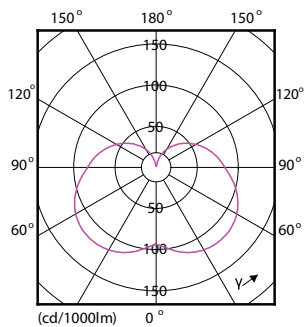

68W E27 Stick FR 240D 830 3000K